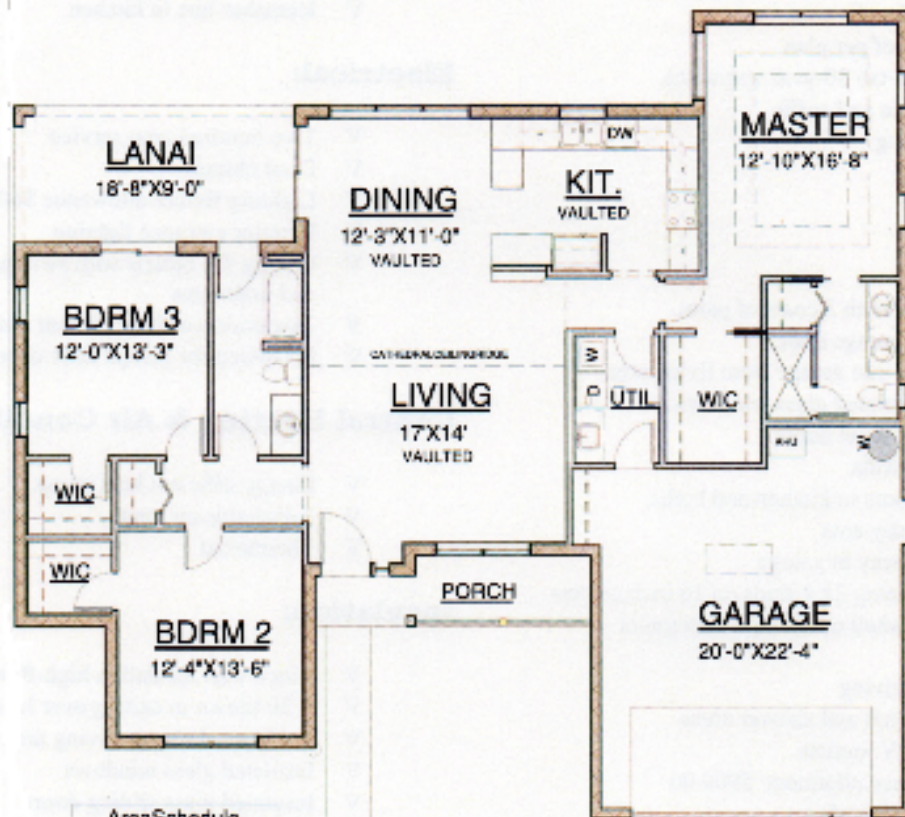

Quality Crafted Builders, Inc.

Lic. #:CBC 014582

Quality is our first name!

THE ROSE MODEL

| Area | Schedule |
|------------|----------|
| Name | Area |
| LIVING | 1750SF |
| GARAGE | 525SF |
| LANAI | 168SF |
| Area | 778SF |
| Grandtotal | 2519SF |

Land, Water Supply, and Impact Fees NOT INCLUDED

ALL DIMENSIONS ARE APPROXIMATE

Phone: (352) 726-5507 : Fax: (352) 341-1062 : Email: Quality.Crafted.Bldrs@gmail.com
7858 Gulf to Lake Hwy, Inverness, Florida 34450