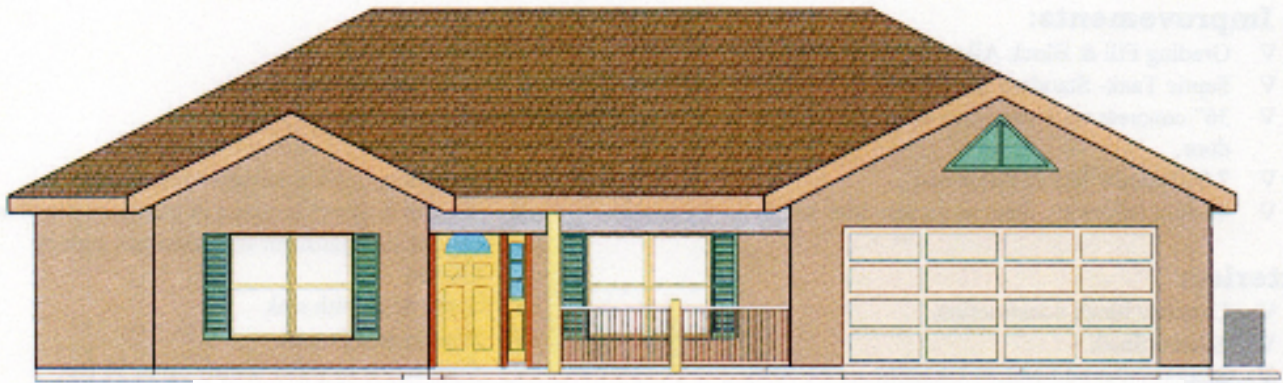

Quality Crafted Builders, Inc.

Lic. #:CBC 014582

Quality is our first name!

THE ROSE MODEL

| Area | Schedule |
|------------|----------|
| Name | Area |
| LIVING | 1750SF |
| GARAGE | 525SF |
| LANAI | 168SF |
| Area | 778SF |
| Grandtotal | 2519SF |